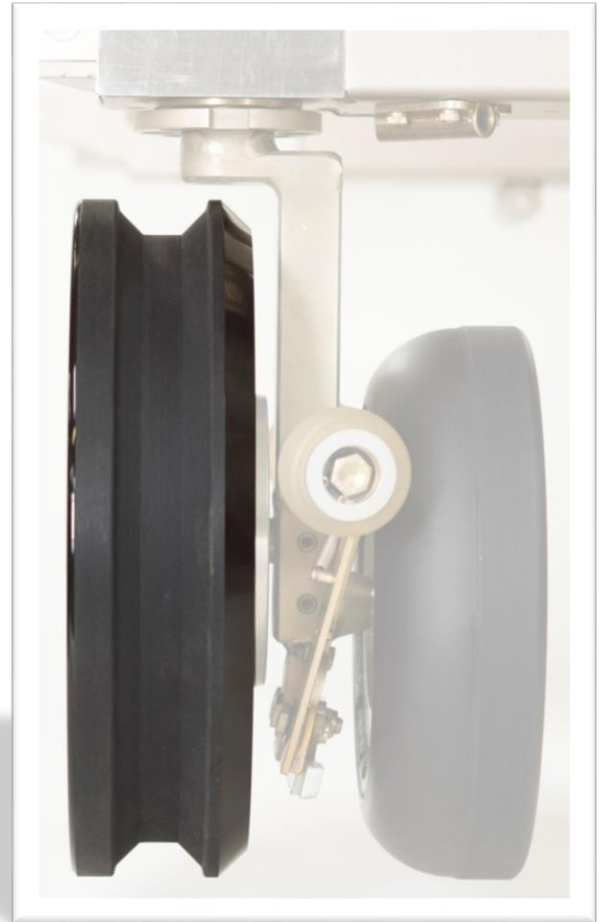

REDESIGNED
TRACK WHEELS 2nd generation
(TTW2)

For Round Track

The redesigned version works very well with straight Round Track, CR, CR25, CR30, CR50, and CR70. However for Curved Track 15 ft. or less we recommend using our Skateboard Wheels.

Order code: For TEN Dolly

TTW2

Order code: For ELEVEN Dolly

ETW2

Features:

- Far quieter
- Higher clearance for Track Buckles
- Force need to push, 10 lbs.
- Good on any round track 1½ dia. x 24½ in. or 62 cm